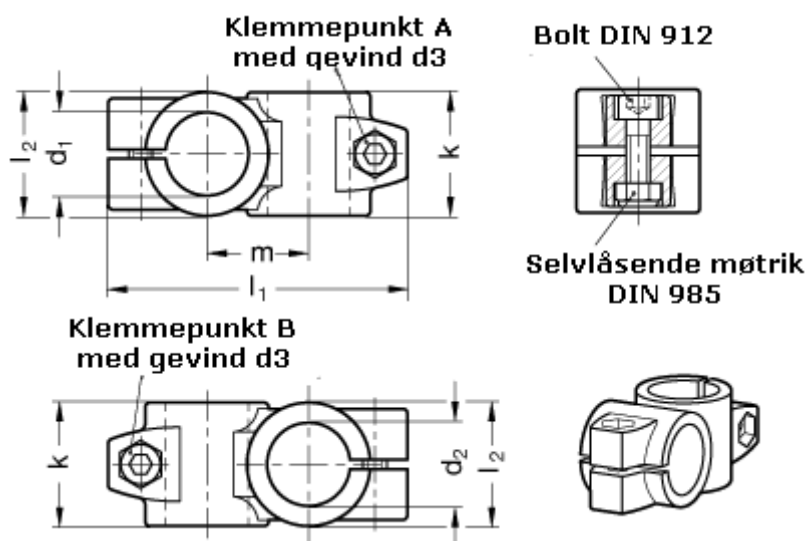

Article number: 20132B20B20402BL

Description: E+G 2-way pipe clamp
GN 132-B20-B20-40-2-BL

Measures

Adjustable clamp lever = GN 911-M 8-32 have to be ordred separately

d1	= 20
d2	= 20
d3	= M 8
k	= 40
l1	= 97.0
l2	= 40
m	= 33